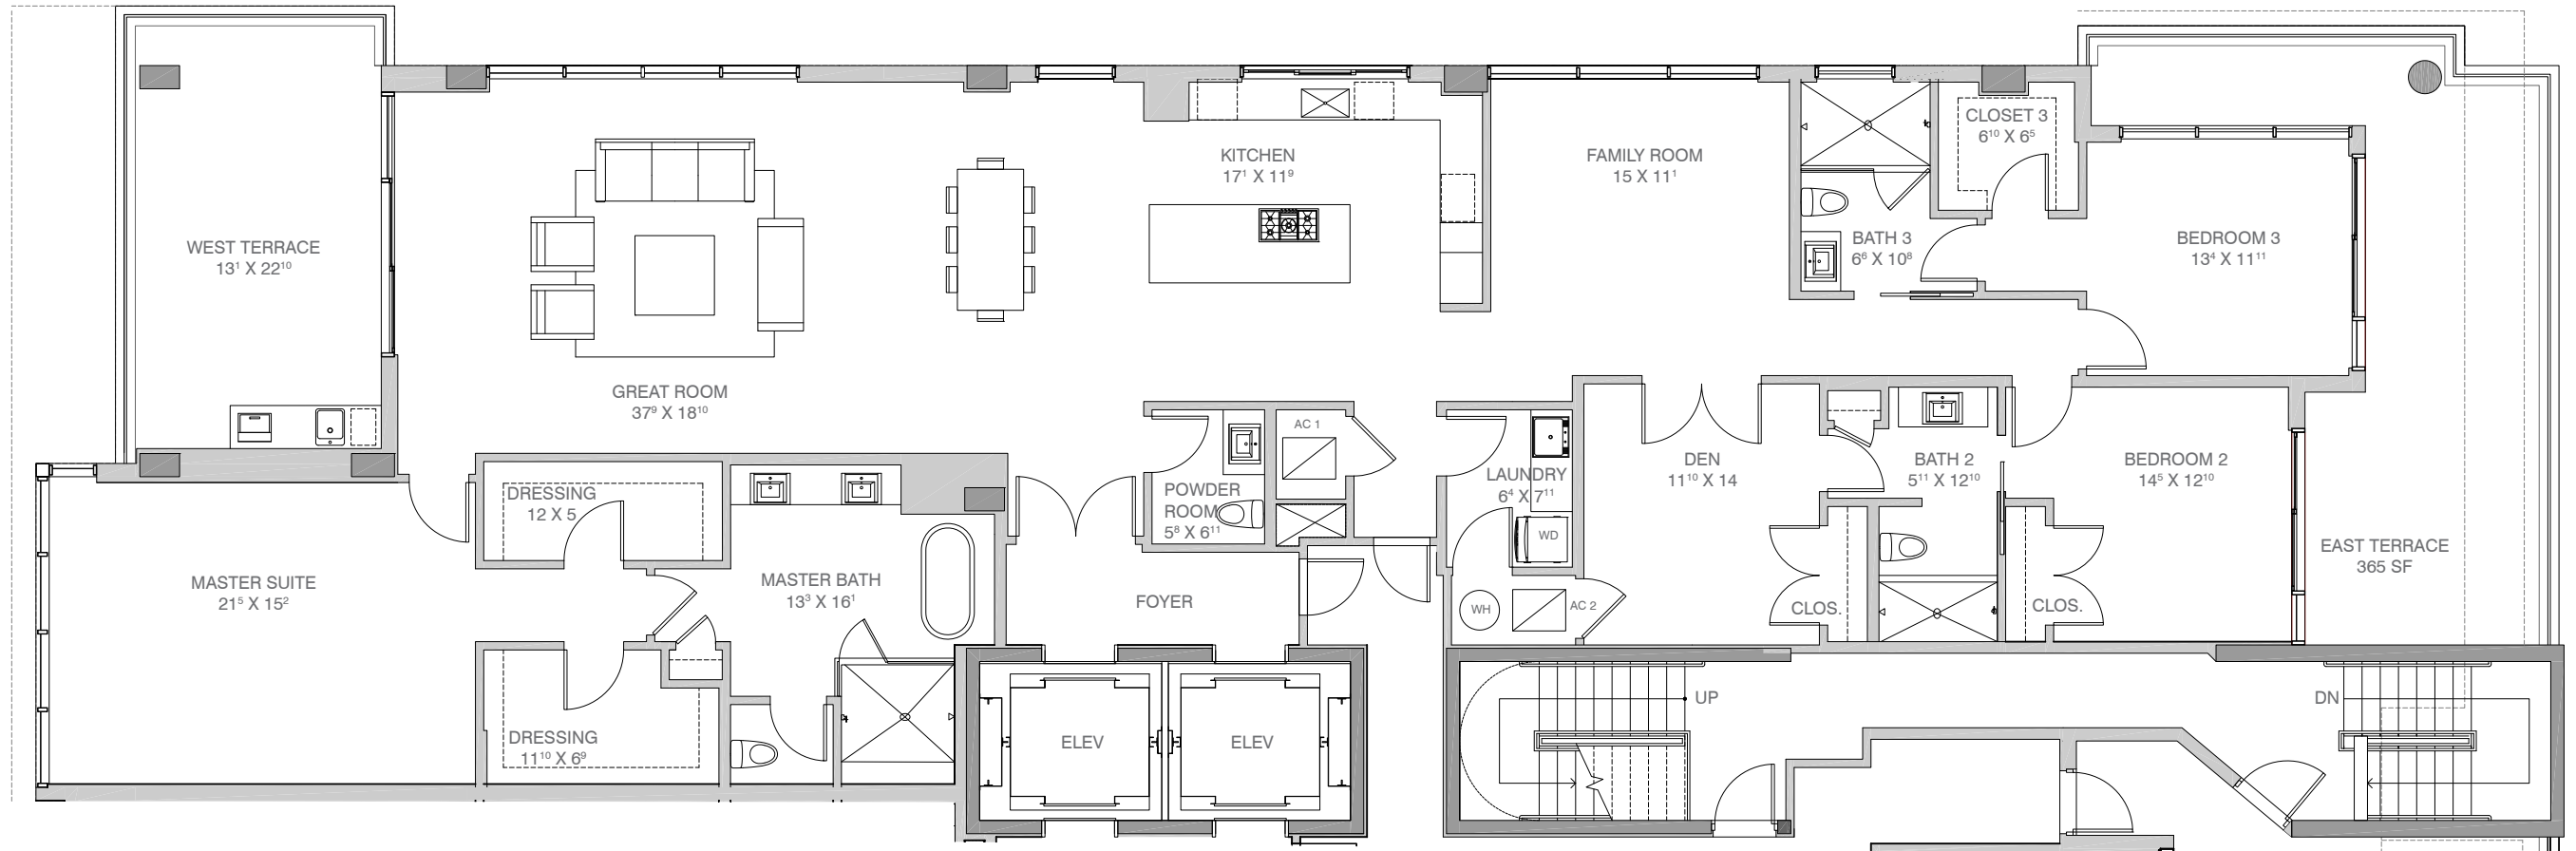

ADAGIO

FORT LAUDERDALE BEACH

RESIDENCE 304 LANAI

3 Bedrooms + Den + Family Room / 3.5 Baths

3,211 Interior sq. ft.

663 Exterior sq. ft.

3,874 Total sq. ft.

ORAL REPRESENTATIONS CANNOT BE RELIED UPON AS CORRECTLY STATING REPRESENTATIONS OF THE DEVELOPER. FOR CORRECT REPRESENTATIONS, MAKE REFERENCE TO THIS BROCHURE AND TO THE DOCUMENTS REQUIRED BY SECTION 718.503, FLORIDA STATUTES, TO BE FURNISHED BY A DEVELOPER TO A BUYER OR LESSEE.

The square footage areas used in this brochure include the outer walls surrounding the unit and half the demising wall separating units and areas under roof but not within the walls inside of the unit. Please refer to the survey included as an exhibit to the prospectus for the actual square footage of the units. The square footages used in this brochure are provided so that buyers can compare square footages being used by sellers in other communities. Prices, rendering details, and availability are subject to change without notice. Void where prohibited by law.